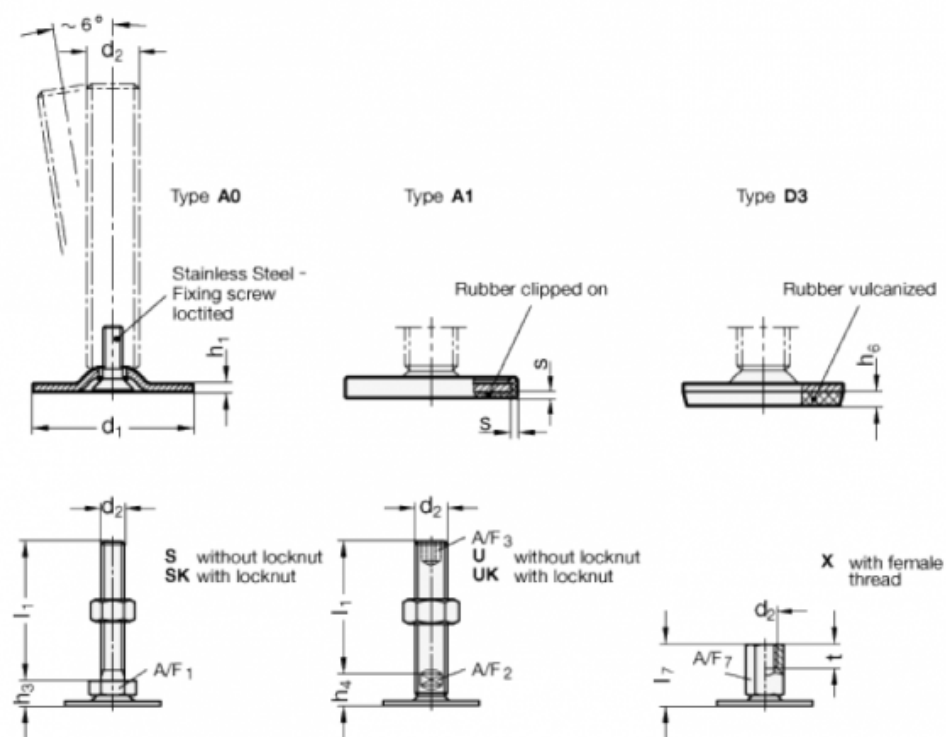

Article number: 204080M1675A3U

Description: E+G levelling foot

GN 40-80-M16-75-A3-U

Note: U Without nut, Hexagon socket at the top, Wrench flat at the bottom

Measures

A/F2 = 12

A/F3 = 8

d1 = 80

d2 = M16

h1 = 3

h4 = 18

h6 = 5

l1 = 75

s =